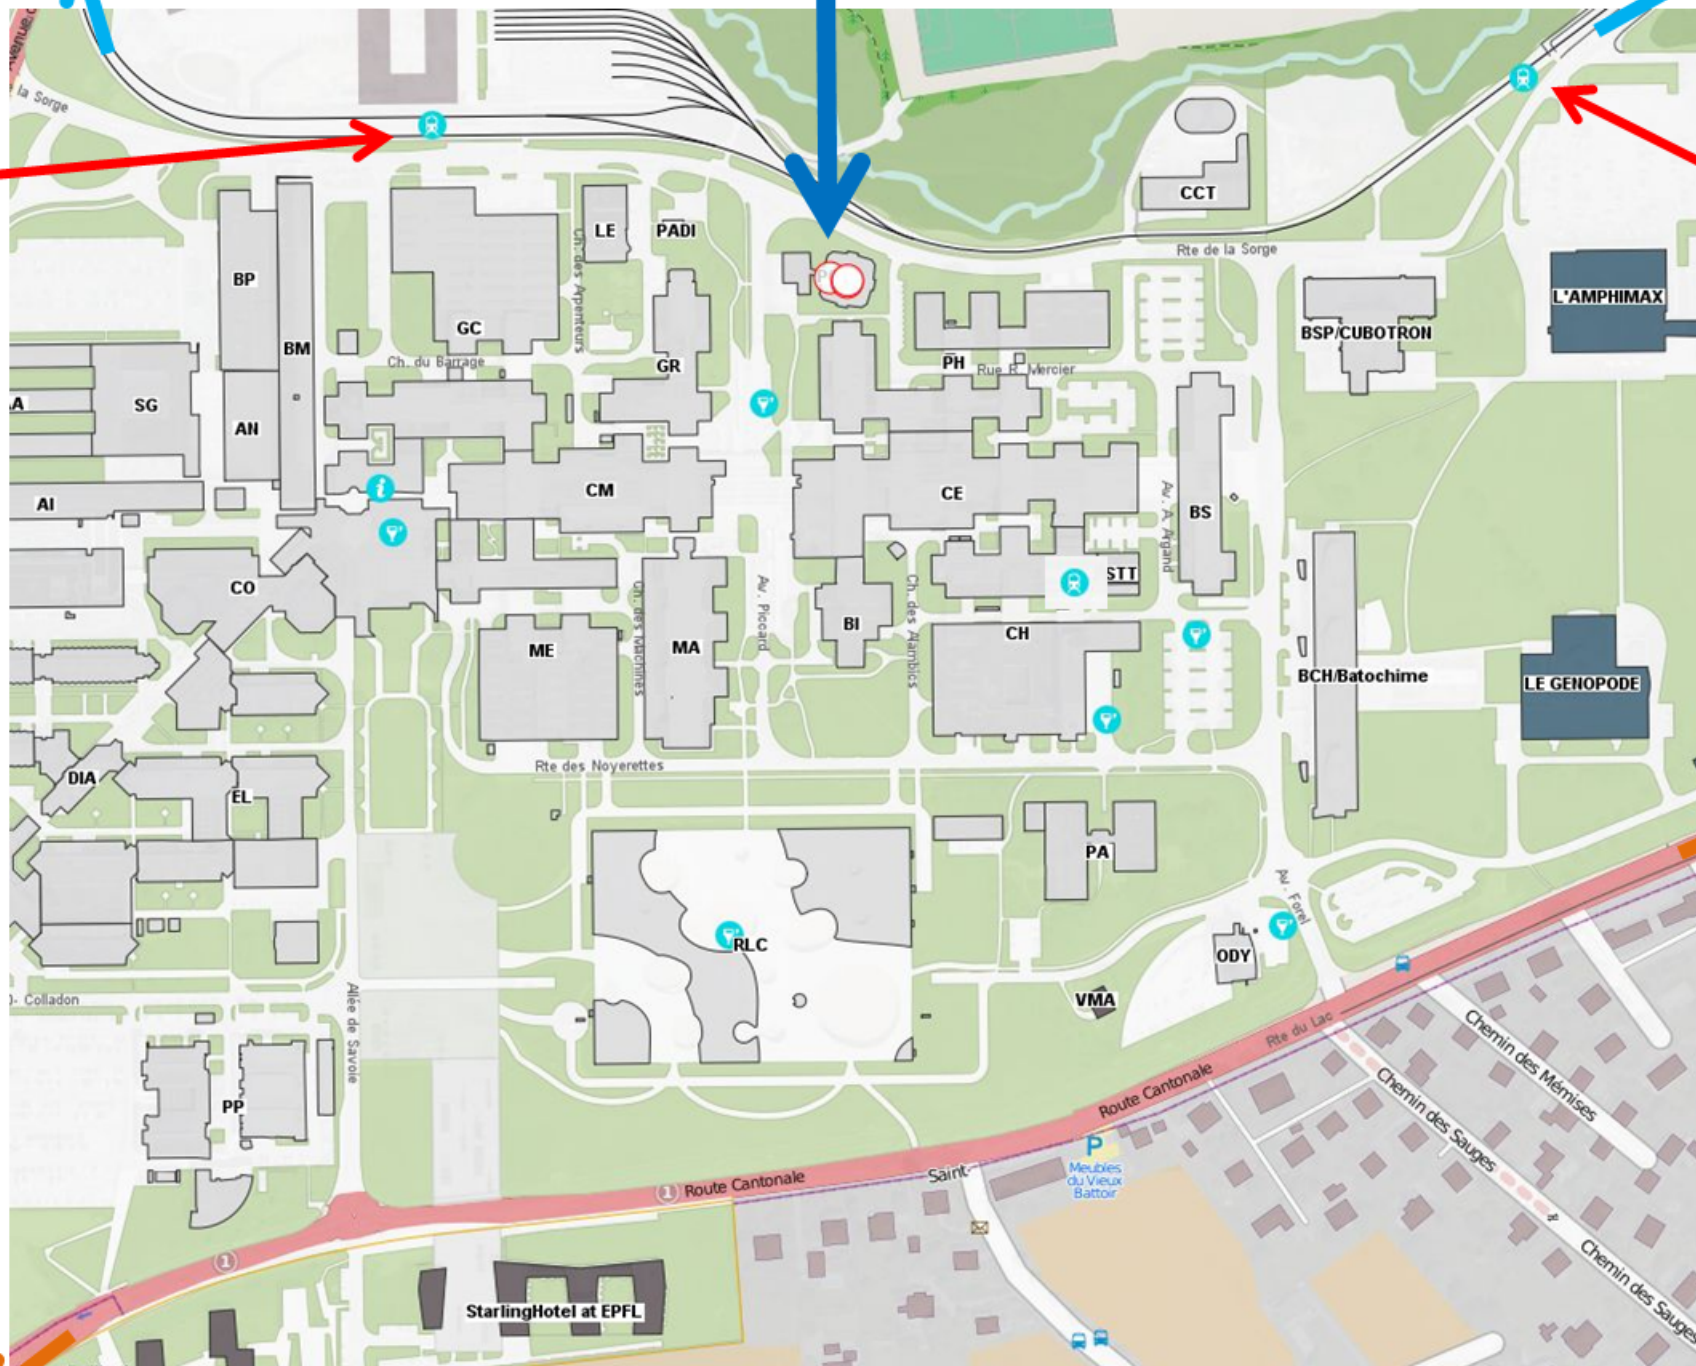

M1 to RENENS train station

SCA12 venue/Polydome

M1 to LAUSANNE
FLON station

Méto
EPFL
station

Méto M1
UNIL SORGES
station

Road to
Highway
Lausanne-Sud

Road
to Morges

make your own map on map.epfl.ch ask for Polydome
general access to EPFL on <http://information.epfl.ch/access>